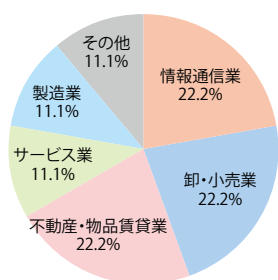

Employment Figures of 2020's Graduates

令和2年度卒業生就職状況 (2021年3月卒業)

区分 Category		卒業生 Graduates	進学者 Student seeking further education	就職希望者 Students seeking employment	決定者 Students who have been offered jobs	決定率 Success rate
経営情報学部 Faculty of Business Administration and Information Science	先端経営学科 Department of Business and Information Systems	17 (4)	2 (1)	9 (1)	9 (1)	100.0% (100.0%)
	システム情報学科 Department of Systems and Informatics	53 (10)	0	47 (8)	46 (8)	97.9% (100.0%)
医療情報学部 Faculty of Medical Informatics	医療情報学科 Department of Medical Management and Informatics	38 (13)	0	36 (13)	35 (13)	97.2% (100.0%)
情報メディア学部 Faculty of Information Media	情報メディア学科 Department of Information Media	133 (22)	4 (3)	103 (14)	96 (13)	93.2% (92.9%)
合計 Total		241 (49)	6 (4)	195 (36)	186 (35)	95.4% (97.2%)

※ ( ) 内は女子内数 (Number of females)

先端経営学科