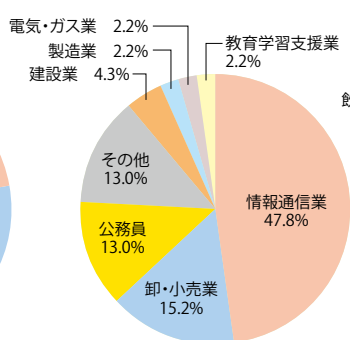

Employment Figures of 2020's Graduates

令和2年度卒業生就職状況 (2021年3月卒業)

区分 Category		卒業生 Graduates	進学者 Student seeking further education	就職希望者 Students seeking employment	決定者 Students who have been offered jobs	決定率 Success rate
経営情報学部 Faculty of Business Administration and Information Science	先端経営学科 Department of Business and Information Systems	17 (4)	2 (1)	9 (1)	9 (1)	100.0% (100.0%)
	システム情報学科 Department of Systems and Informatics	53 (10)	0	47 (8)	46 (8)	97.9% (100.0%)
医療情報学部 Faculty of Medical Informatics	医療情報学科 Department of Medical Management and Informatics	38 (13)	0	36 (13)	35 (13)	97.2% (100.0%)
情報メディア学部 Faculty of Information Media	情報メディア学科 Department of Information Media	133 (22)	4 (3)	103 (14)	96 (13)	93.2% (92.9%)
合計 Total		241 (49)	6 (4)	195 (36)	186 (35)	95.4% (97.2%)

※ ( ) 内は女子内数 (Number of females)

先端経営学科

システム情報学科

医療情報学科

情報メディア学科

通信教育部経営情報学部

School of Distance Learning : Faculty of Business Administration and Information Science

区分 Category	卒業生 Graduates	就職希望者 Students seeking employment	決定者 Students who have been offered jobs	決定率 Success rate
経営ネットワーク学科 Department of Management	20 (5)	19 (5)	18 (5)	94.7% (100.0%)
システム情報学科 Department of Systems and Informatics	296 (24)	281 (23)	277 (23)	98.6% (100.0%)
合計 Total	316 (29)	300 (28)	295 (28)	98.3% (100.0%)

※ ( ) 内は女子内数 (Number of females)

通信教育部